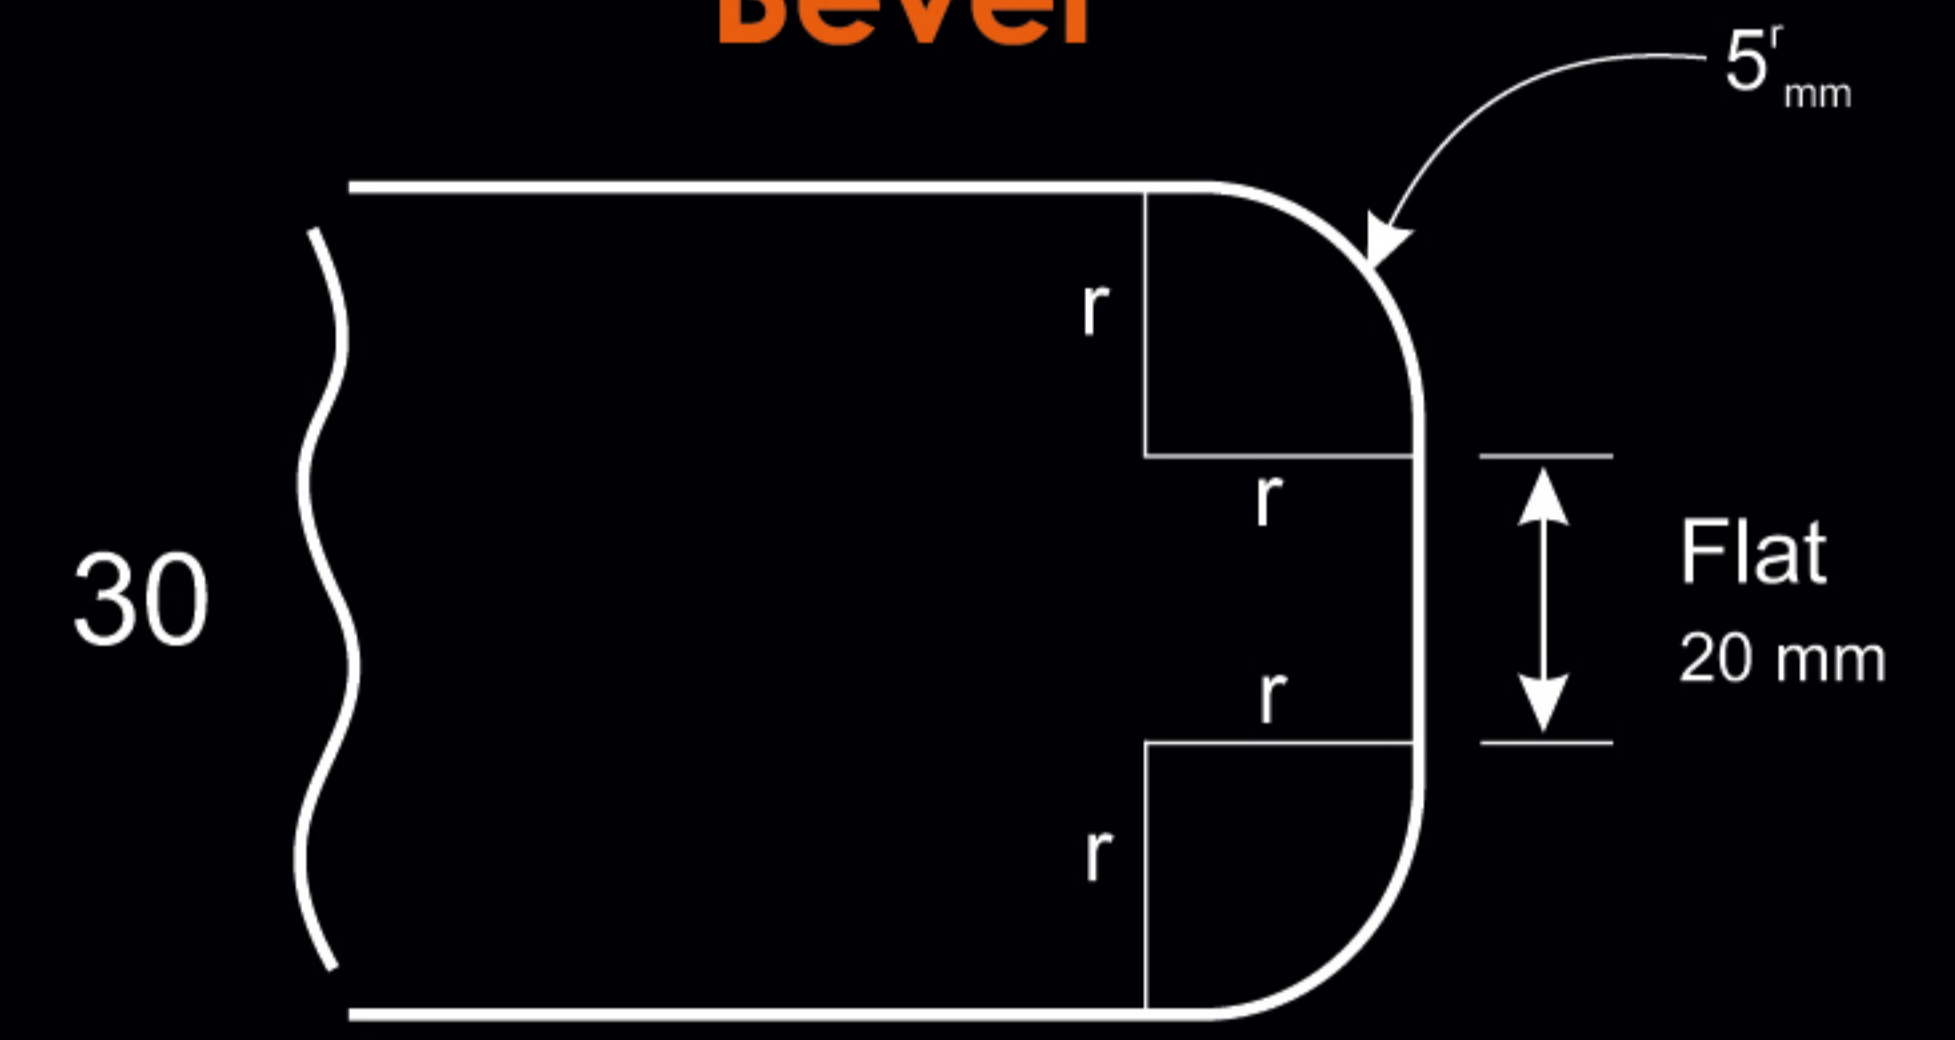

Versay Pattern Set

A x 2	610 x 406 mm
B x 4	406 x 406 mm
C x 2	406 x 203 mm
D x 4	203 x 203 mm
12 P.C.S	1.48 m²

Grand Villa Ops

A x 3	915 x 610 mm
B x 2	610 x 610 mm
C x 4	610 x 305 mm
D x 2	305 x 305 mm
11 P.C.S	3.35 m²

Available Sizes

Cm: 61 x 61 x (1.5-3)
Cm: 61 x 40.6 x (1.5-3)
Cm: 40.6 x 40.6 x (1.5-3)
Slab 2 and 3 cm Thickness

Available Tools Shape

Pencil