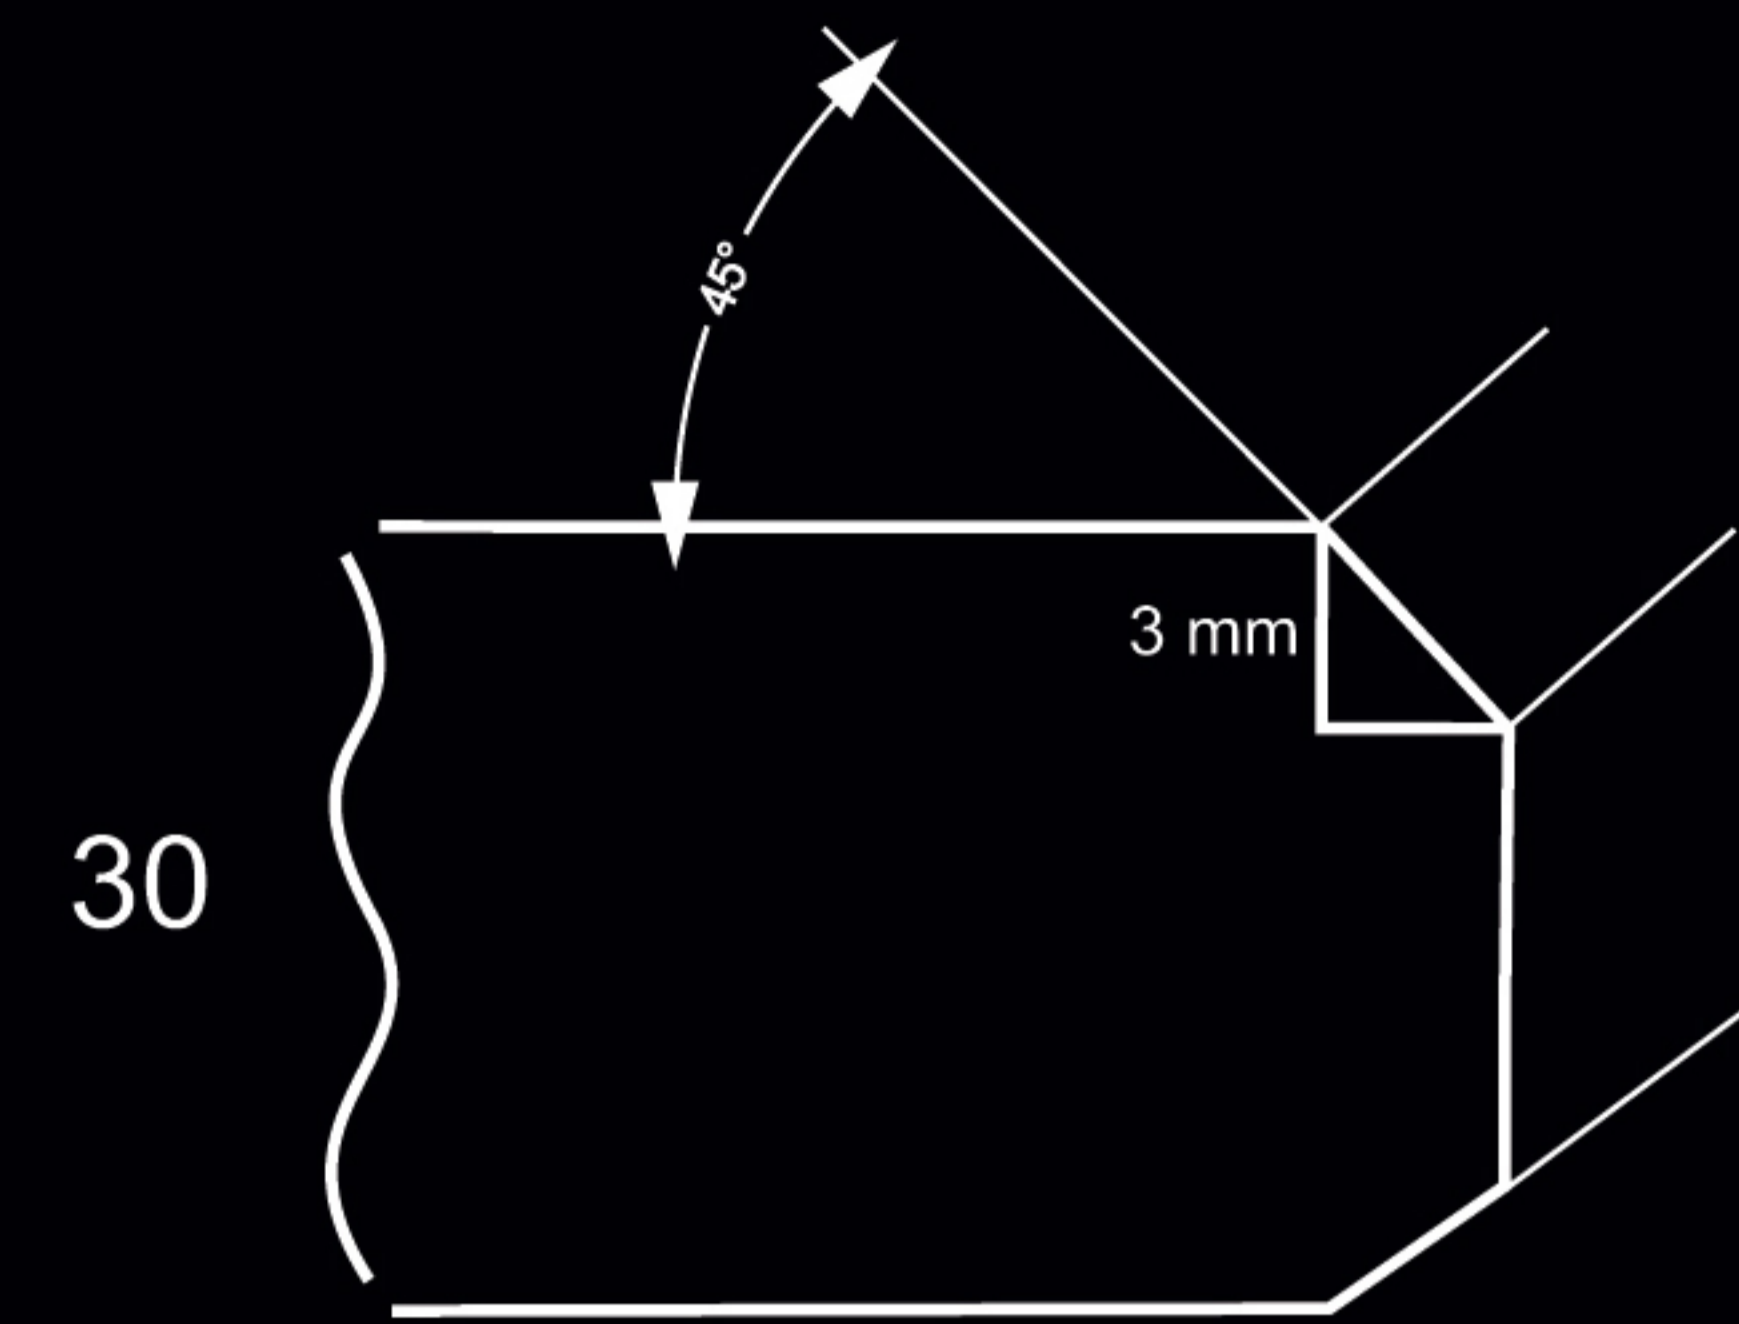

Available Tools Shape

Bevel